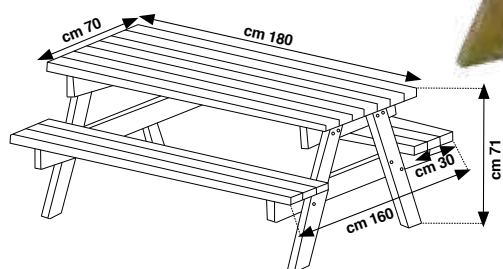

## CASSETTA

- CASSETTA IN LEGNO IMPREGNATO
- DIMENSIONI: 200X155X221 CM (AL TETTO)
- DIMENSIONI ALLA BASE: 180X135 CM
- COPERTURA TETTO: GUAINA NERA

ARTICOLO			IMBALLO	
COD.	EAN 8004944	CM	PZ.	CM
626/17	626175	200x155x221	1	185x85x62

## TAVOLO PIC NIC

- TAVOLO PIC NIC CON PANCHE IN LEGNO IMPREGNATO
- DIMENSIONI: 180X160X70 CM - 80 KG

ARTICOLO			IMBALLO	
COD.	EAN 8004944	M	PZ.	CM
626/13	626137	180x160x70	1	180x15x120

A photograph of a stack of logs covered with a blue tarp in a wooded area. The tarp is secured with ropes and stakes. The background shows bare trees and a grassy slope.